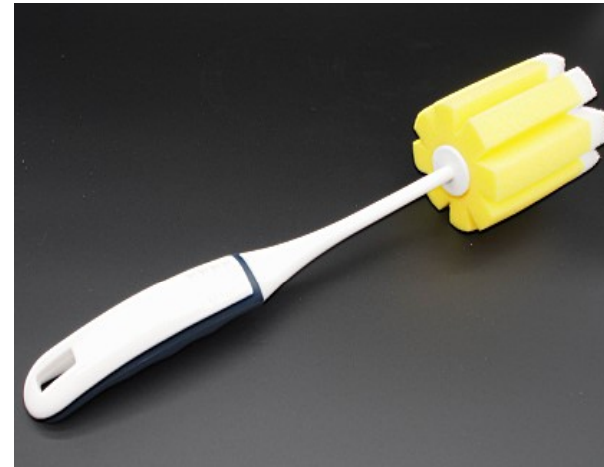

Dish Brush
30.5x7.5x7.5cm Weight 95Grams
Material: PP body,TPR soft parts,PET bristle

Dish Brush
30x8x6cm Weight 95Grams
Material: PP body,TPR soft parts,PET bristle

Dish Brush
30x7x5cm Weight 95Grams
Material: PP body,TPR soft parts,PET bristle

Bottle Brush
36.5x6x6cm Nylon bristle 6.5x5x5cm Weight 78Grams
Material: PP body,TPR soft part,Nylon bristle ,Sponge

Bottle Brush
34x7.5x7.5cm Sponge head 7.5x7.5x9cm Weight 82Grams
Material: PP body,TPR soft part,Sponge

Scrub Brush
 14.5x7x10cm Weight 155Grams
 Material: PP body,PP bristle

Scrub Brush
 18.5x5.3x7.5cm Weight 153Grams
 Material: PP body,PP bristle

Nail Brush
 8.2x4x2.7cm Weight 20Grams
 Material: PP body,PET bristle

Toilet Brush Set
 38x14x14cm Weight :210Grams
 Material: PP body,TPR soft parts ,PP bristle